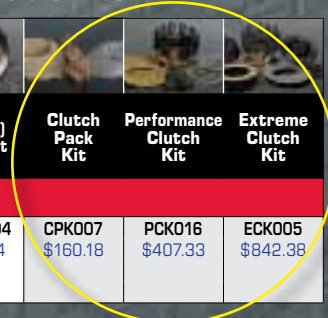

### Performance Clutch Kits

Wiseco performance clutch kits take the clutch pack kits one step further by including a *Wiseco forged clutch basket and new rubber cushions*. Wiseco forged baskets are tougher and stronger than stock, and achieve higher fatigue properties than any other clutch on the market. The hardcoat anodizing wears like iron, and greatly extends the life of the basket against notching. Also included is a full set of frictions, steels, and clutch springs made from premium grade materials.

### Extreme Clutch Kits

Extreme Clutch Kits come with everything you need for a full clutch replacement, including a *forged clutch basket with new cushions, a forged inner hub, and forged pressure plate*. Also included is a full set of frictions, steels, and springs made from premium grade materials. When you need the best in forged clutch components, choose Wiseco for that factory-racing feel and extreme performance!

See far right (gray) columns for available kits.

Model	Years	Clutch Basket	Inner Clutch Hub	Pressure Plate	Cushion Kit	Frictions	Steels (WPPS) & Alloys (WPPA)	Clutch Spring Kit	Cover (WPPC) & Gasket (W)	Clutch Pack Kit	Performance Clutch Kit	Extreme Clutch Kit
<b>Honda</b>												
<b>CRF450R</b>	2008	WPP3044 \$259.75	WPP4002 \$279.00	WPP5002 \$169.50	W6186-8 \$25.95	WPPF006 \$74.51	WPPS004 \$66.51	CSK006 \$19.16	WPPC004 \$169.94 W6217 \$20.61	CPK007 \$160.18	PCK016 \$407.33	ECK005 \$842.38